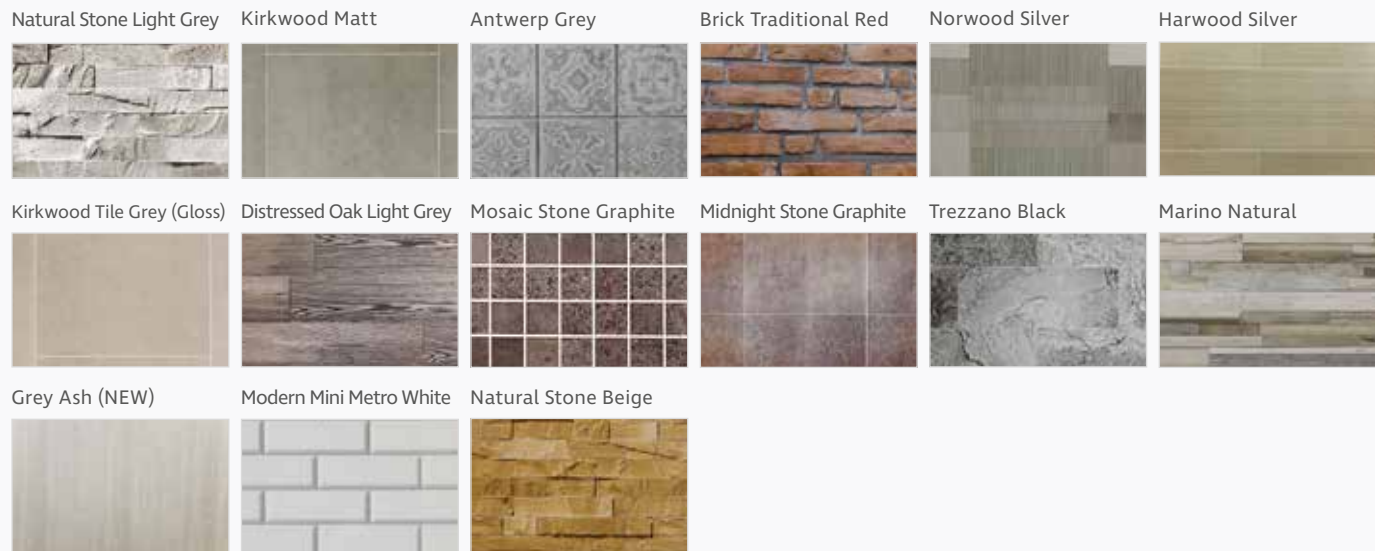

MODERN RANGE